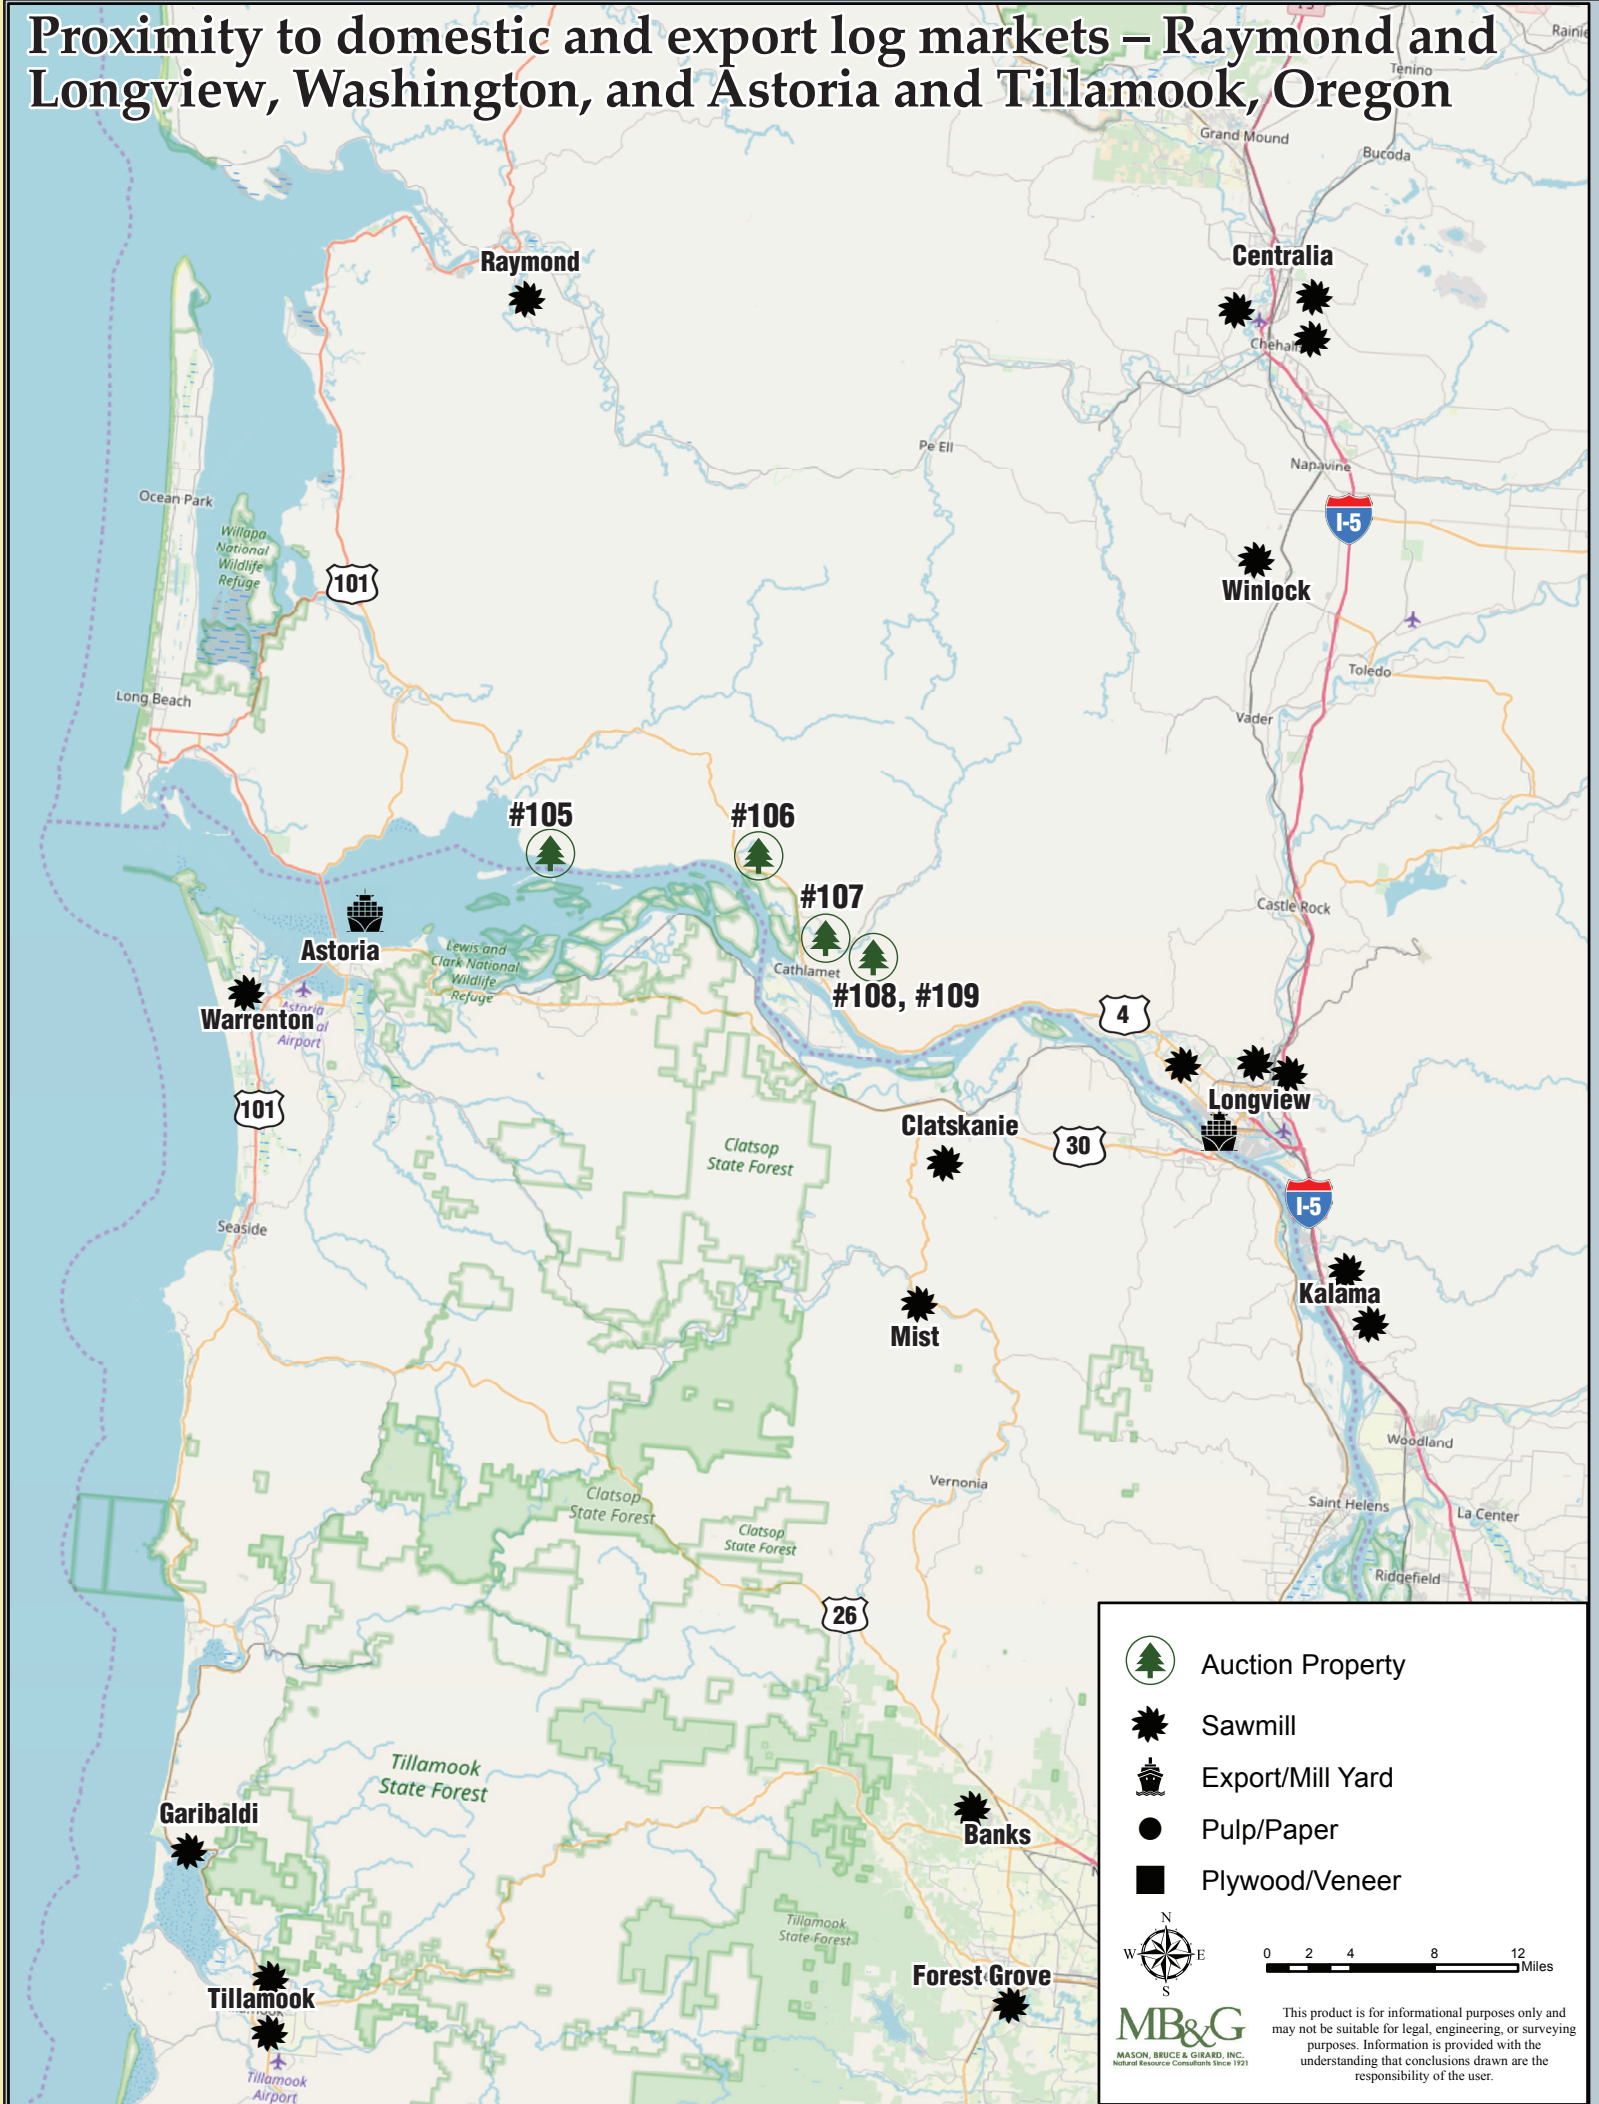

Proximity to domestic and export log markets – Raymond and Longview, Washington, and Astoria and Tillamook, Oregon

- Auction Property
- Sawmill
- Export/Mill Yard
- Pulp/Paper
- Plywood/Veneer

MB&G
MASON, BRUCE & GIBARD, INC.
National Resource Consultants Since 1921