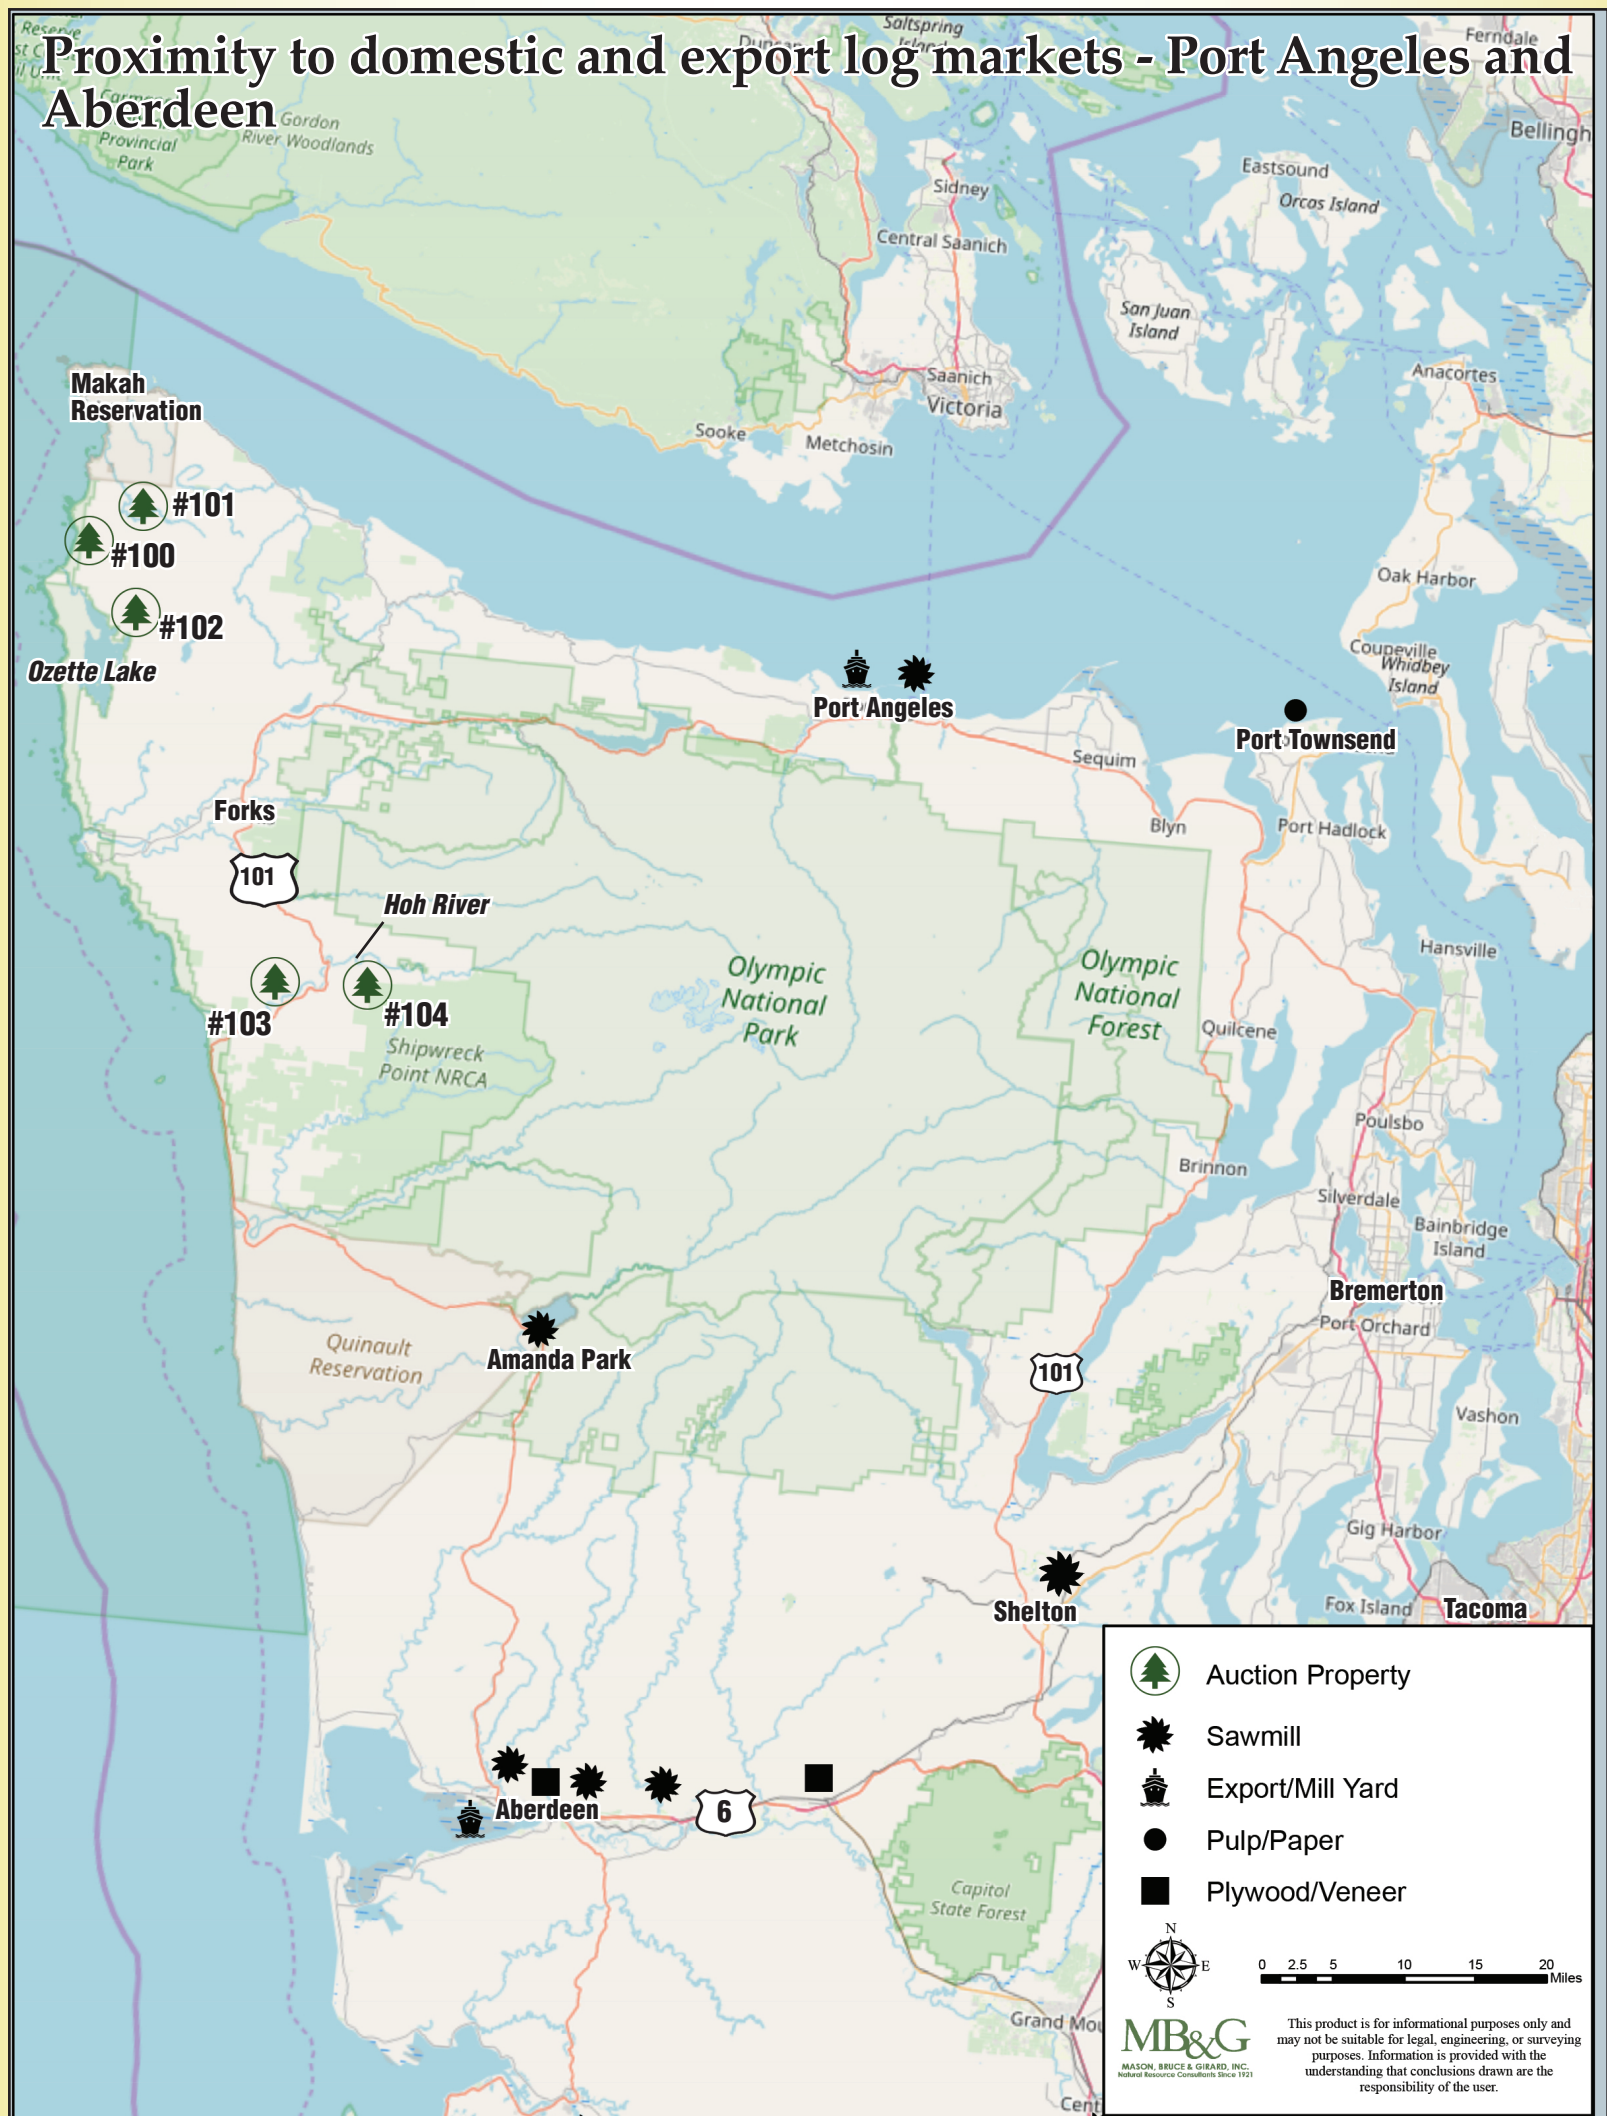

# Proximity to domestic and export log markets - Port Angeles and Aberdeen

 Auction Property  
 Sawmill  
 Export/Mill Yard  
 Pulp/Paper  
 Plywood/Veneer

**MB&G**  
MASON, BRUCE & GIRARD, INC.  
 Natural Resource Consultants Since 1921

This product is for informational purposes only and may not be suitable for legal, engineering, or surveying purposes. Information is provided with the understanding that conclusions drawn are the responsibility of the user.