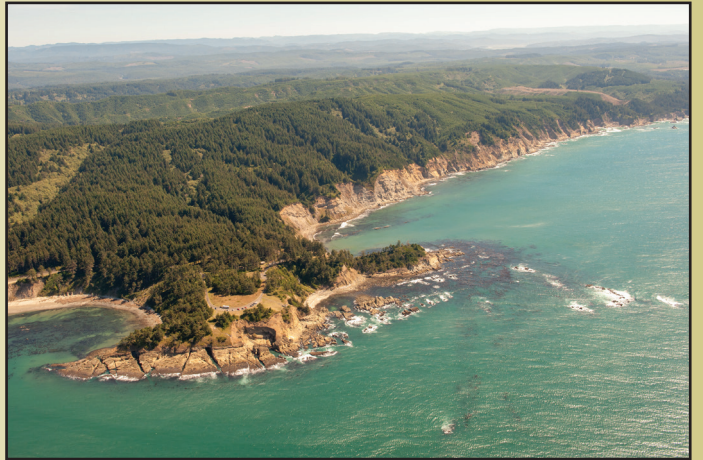

REAL ESTATE AUCTION

GreenGold Timberland

Washington and Oregon

www.rmnw-auctions.com

Southwest Washington

Olympic Peninsula

Southern Oregon Coast

- Tracts from 19± to 641± acres
- Well-stocked reproduction and mature timber
- Some tracts have recreation, conservation, or homesite potential
- Proximity to both domestic and export log markets
- Prices start at less than \$1,920 per acre!