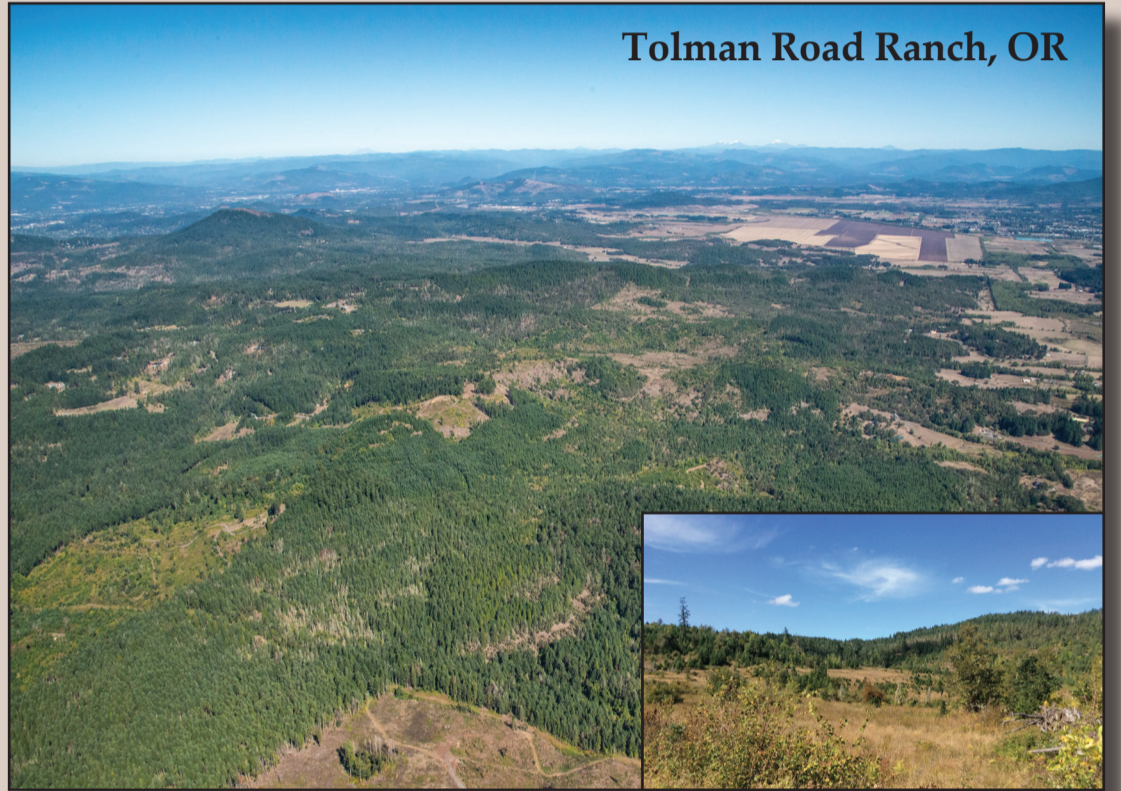

FARM AND RANCH

Nehalem River Farm, OR

New Valley View Ranch, OR

Tolman Road Ranch, OR

- 199± acre historic Nehalem River Farm located in Mist, one hour from Portland. Water rights, home, young Douglas-fir plantation, and elk herd
\$450,000
- 2,620± acre New Valley View Ranch near Drews Reservoir and Lakeview, Oregon, **with Seller financing**
Price reduced to \$1,050,000, or \$400 per acre
- 723± acre Tolman Road Ranch with timber, vineyard, and estate homesite potential. Twenty minutes from Eugene, near Creswell, Oregon, and I-5
\$1,600,000

RIVERFRONT AND RECREATION TRACTS

Klamath River, CA

Drews Reservoir, OR

- 109± acre Klamath River Tract in Humboldt County, California
\$49,500
- Three waterfront tracts from 120± to 190± acres on Drews Reservoir, near Lakeview, Oregon, **with Seller financing**
\$75,000 to \$85,500
- Lewis River Parcel to be sold with **No Minimum Bid!**