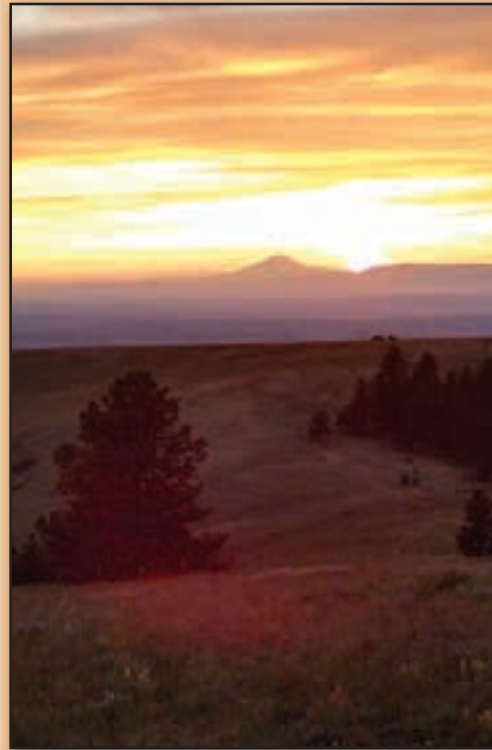

View west

View of Mt. Hood at sunset

View from ridgetop to the east

*View northeast
from Section
31 north of
Caplinger
Creek*