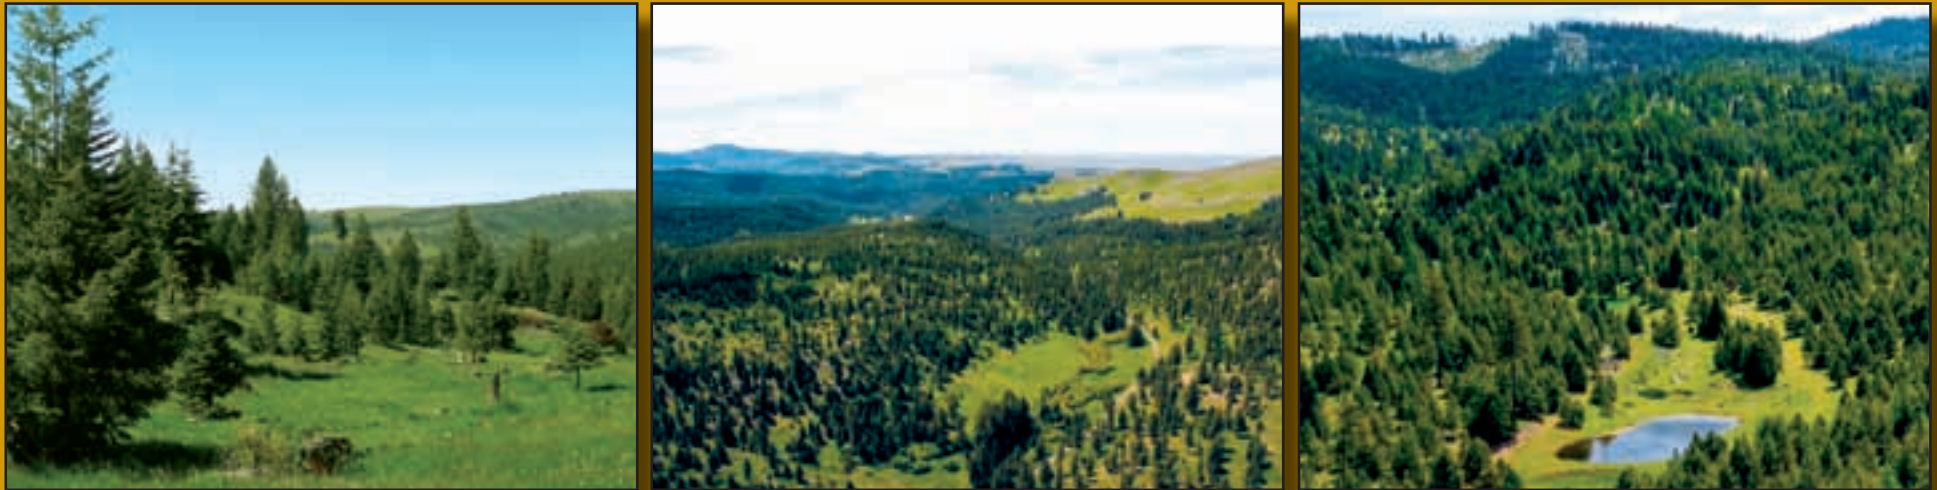

REAL ESTATE AUCTION

Eastern Oregon Elk Hunting, Recreation and Timber Property

Wilson Creek – 5,235± Acres

Morrow County, Oregon

Strategic location at gateway to the Blue Mountains, next to Umatilla National Forest and within a three-hour drive of Portland

Spectacular meadows along Wilson and Caplinger Creeks, and new cabin

Well-stocked stands of ponderosa pine and Douglas-fir,
providing long-term forestry investment

SEALED BIDS DUE AUGUST 20, 2014