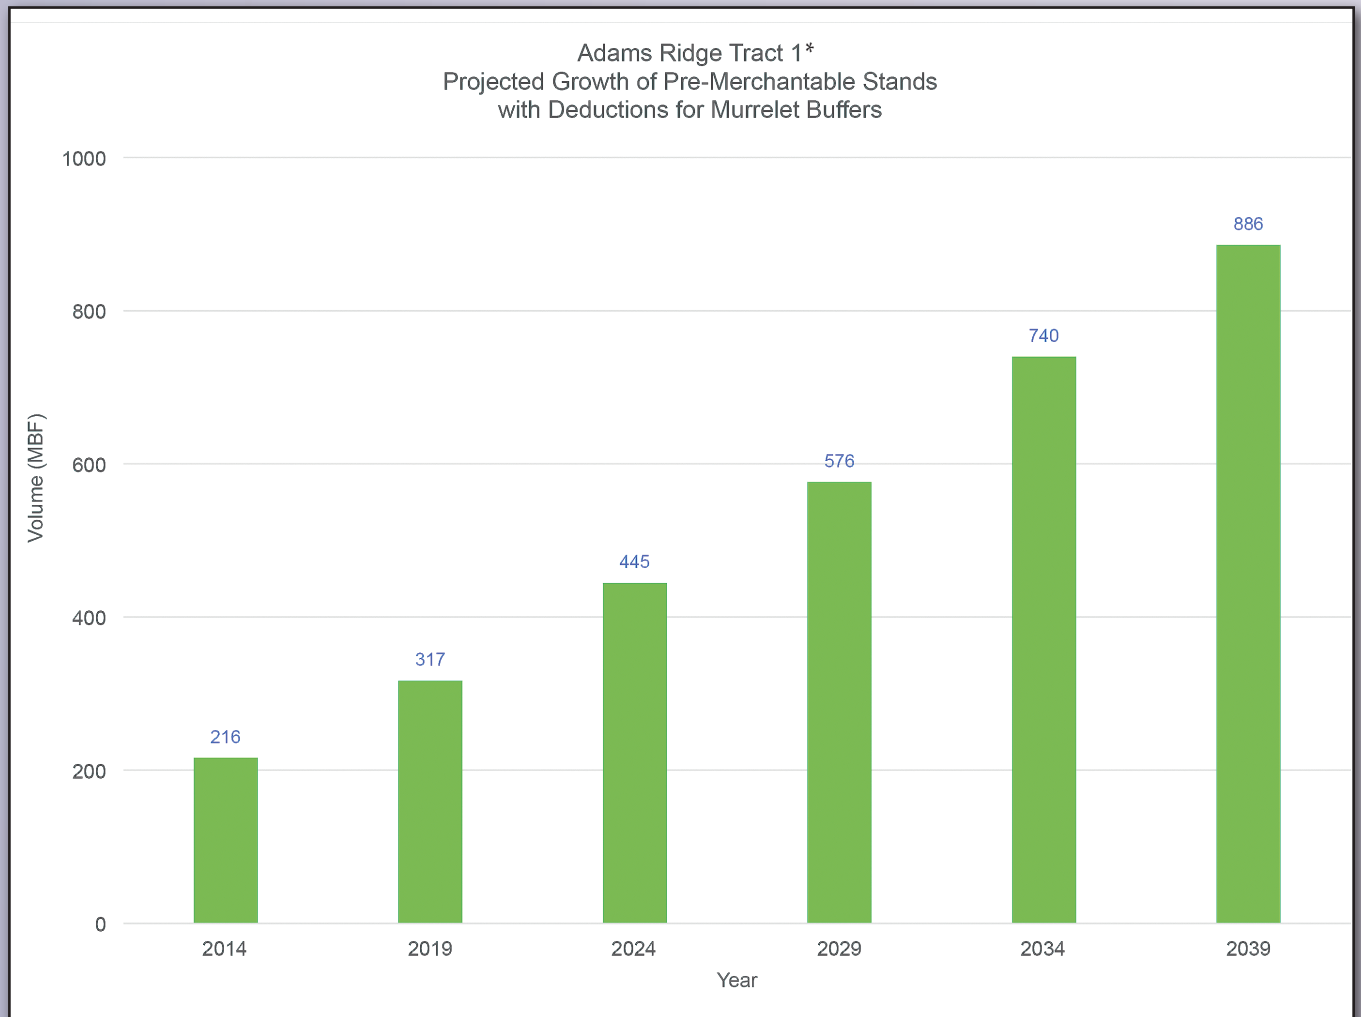

View of northeast corner from Templeton Road

3610 spur road in southwest corner

* Source: Northwest Forestry Services