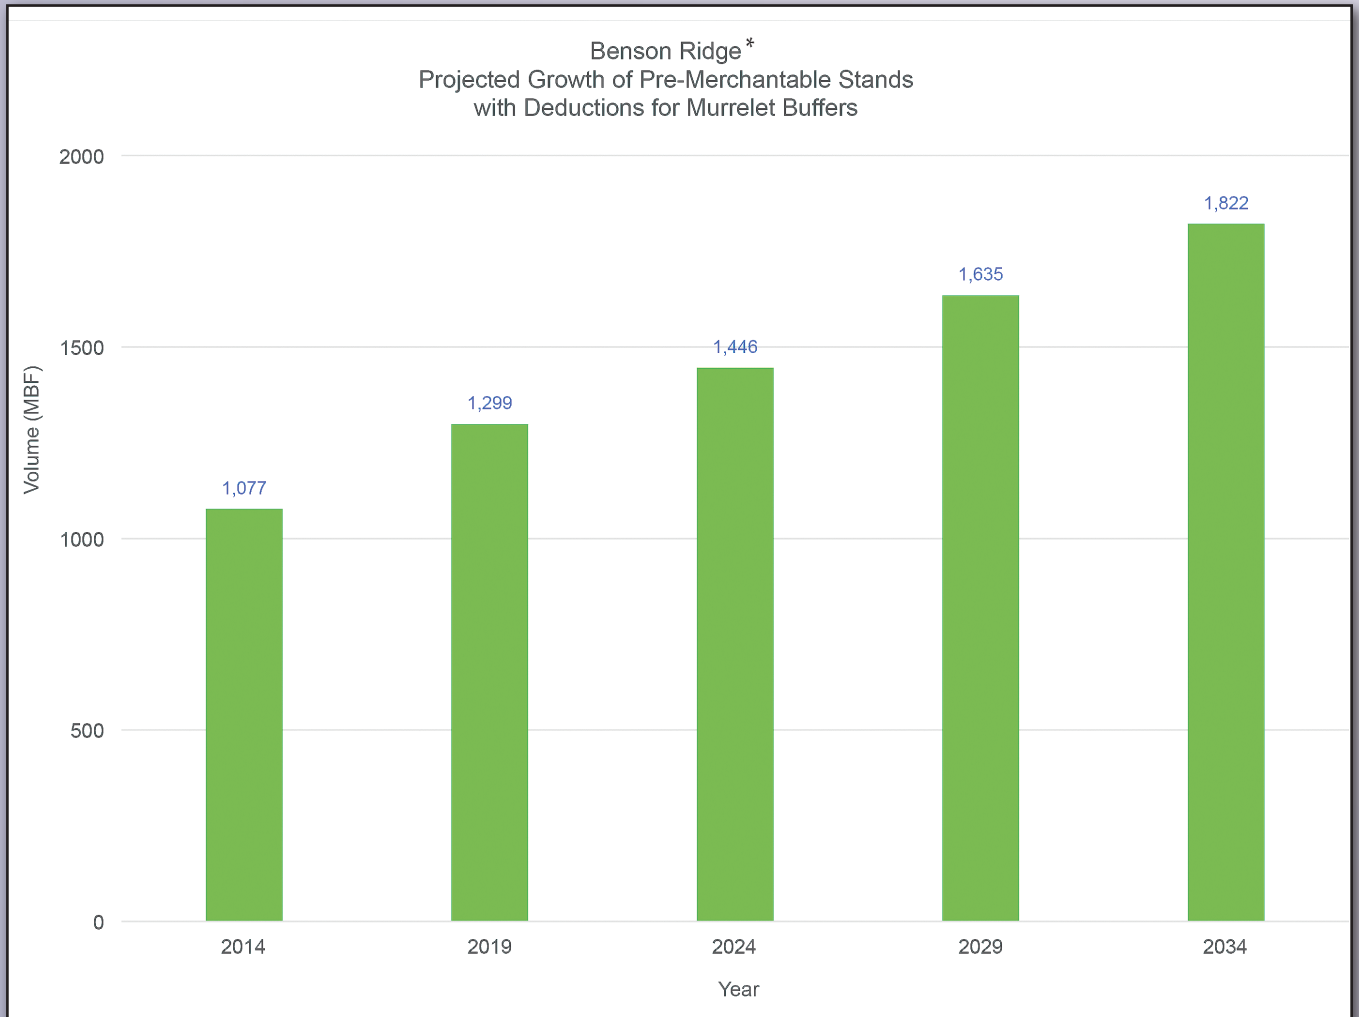

Young stand located along Elliott State Forest Road 4000

Elliott State Forest Road 4000

\* Source: Northwest Forestry Services