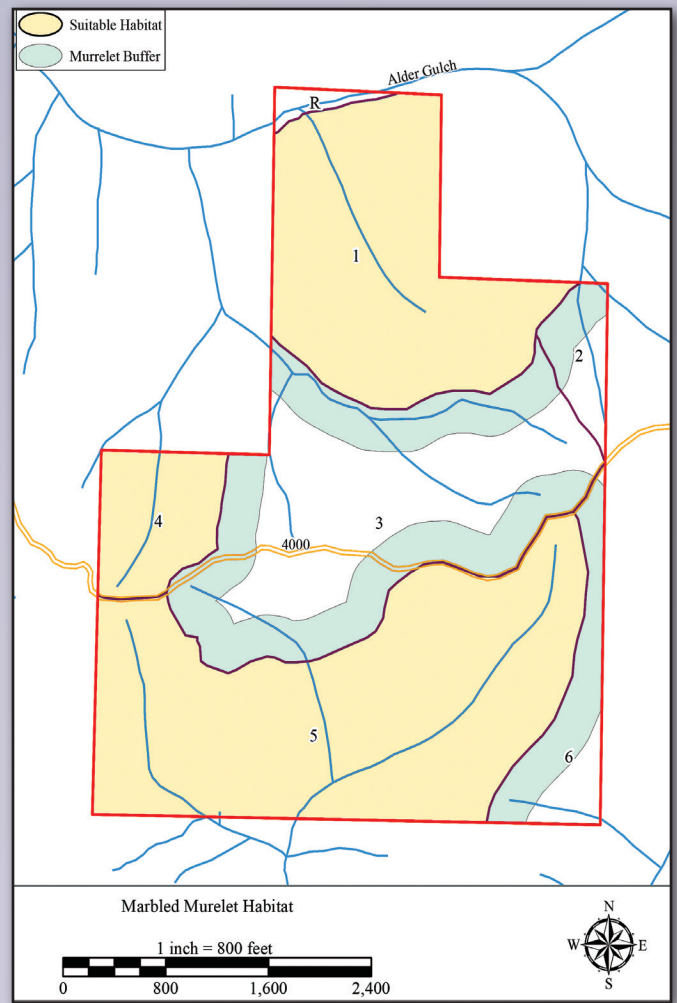

Young stand located along Elliott State Forest Road 4000

Elliott State Forest Road 4000

\* Source: Northwest Forestry Services