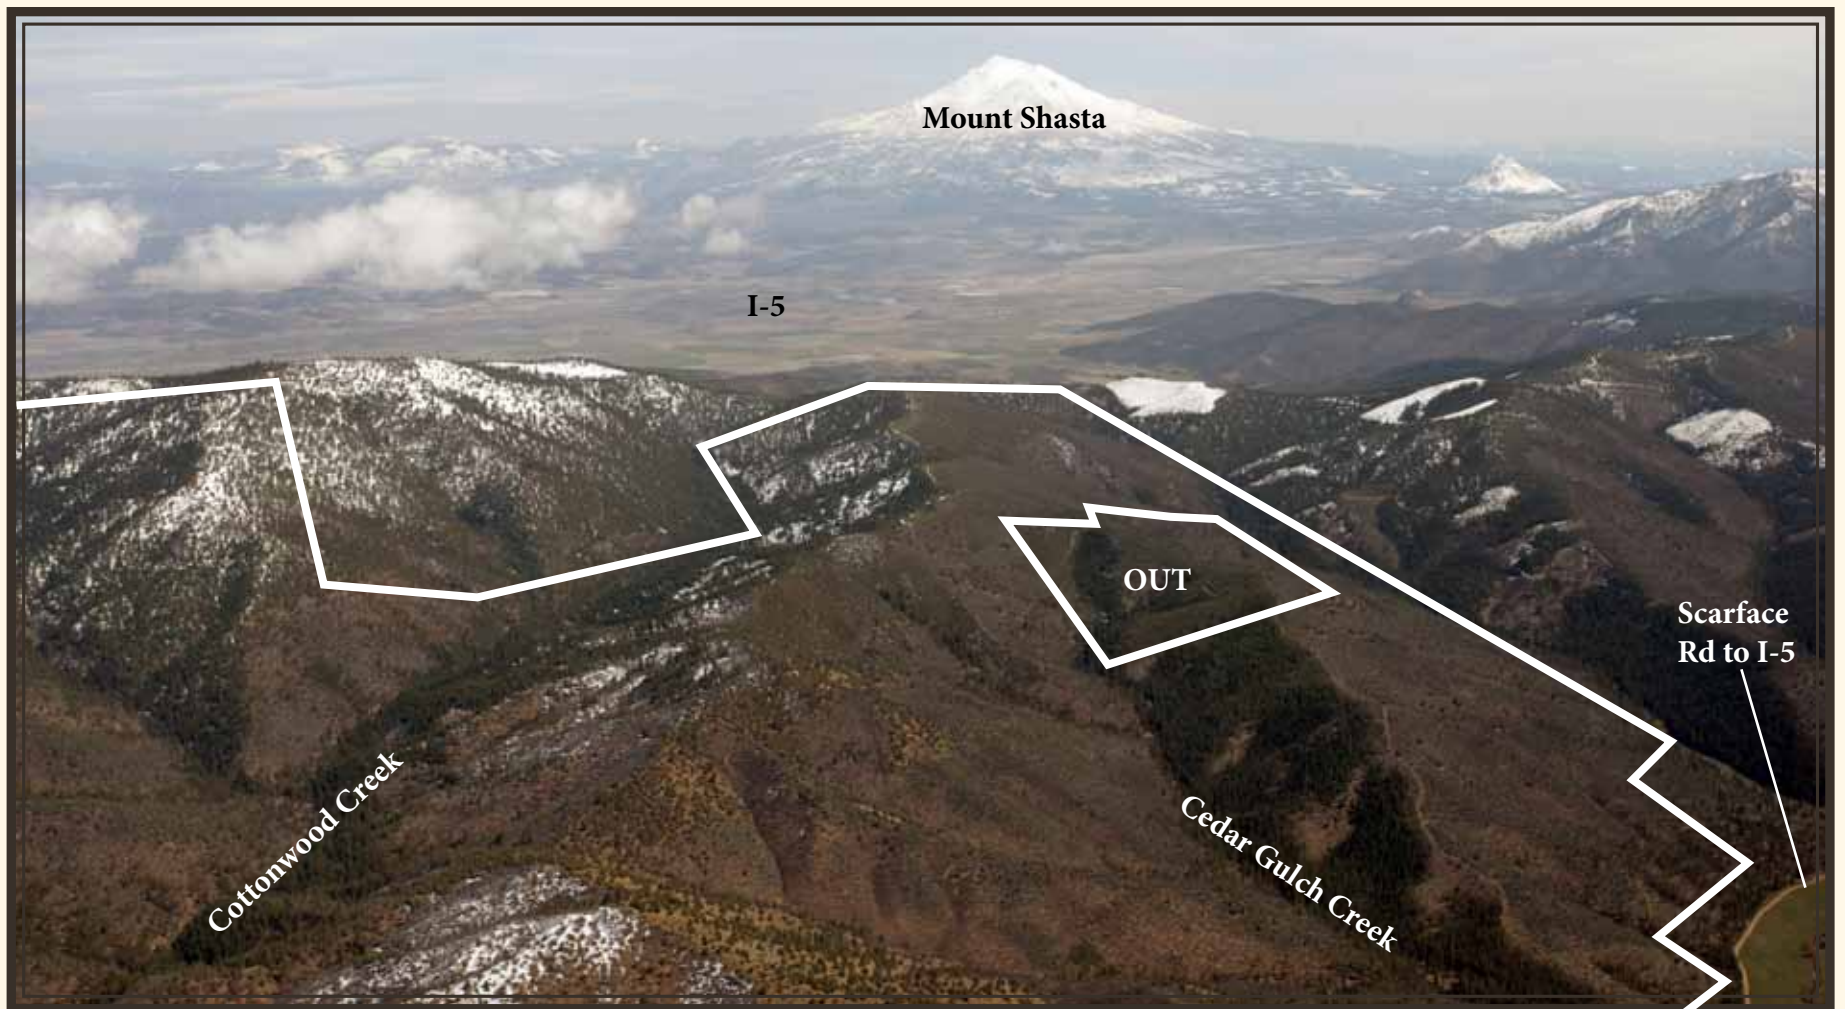

## 5,180± acre Cottonwood Creek Property Recreation and Hunting Property Siskiyou County, California

Located south of Yreka in heart of one of northern California's premier mule deer hunting areas

Two miles of Cottonwood Creek frontage and estimated 4 million board feet of timber

Potential for development of private hunting retreat with views of Mt. Shasta

Excellent year-round access from I-5

*Broker Cooperation Invited*

**BIDS DUE MARCH 28, 2012**

**Reserve Price \$928,500 / \$179 per acre**