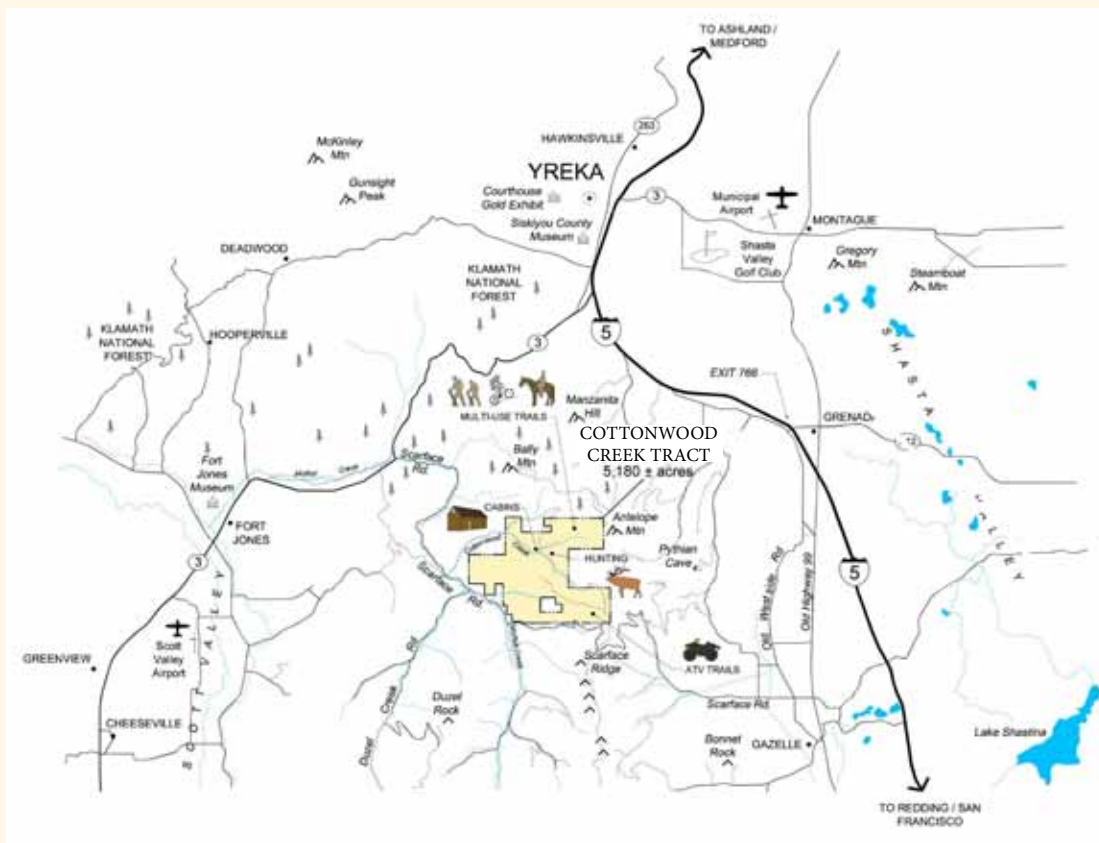

## 5,180± acre Cottonwood Creek Property Recreation and Hunting Property Siskiyou County, California

Located south of Yreka in heart of one of northern California's premier mule deer hunting areas

Two miles of Cottonwood Creek frontage and estimated 4 million board feet of timber

Potential for development of private hunting retreat with views of Mt. Shasta

Excellent year-round access from I-5

*Broker Cooperation Invited*

**BIDS DUE MARCH 28, 2012**

**Reserve Price \$928,500 / \$179 per acre**